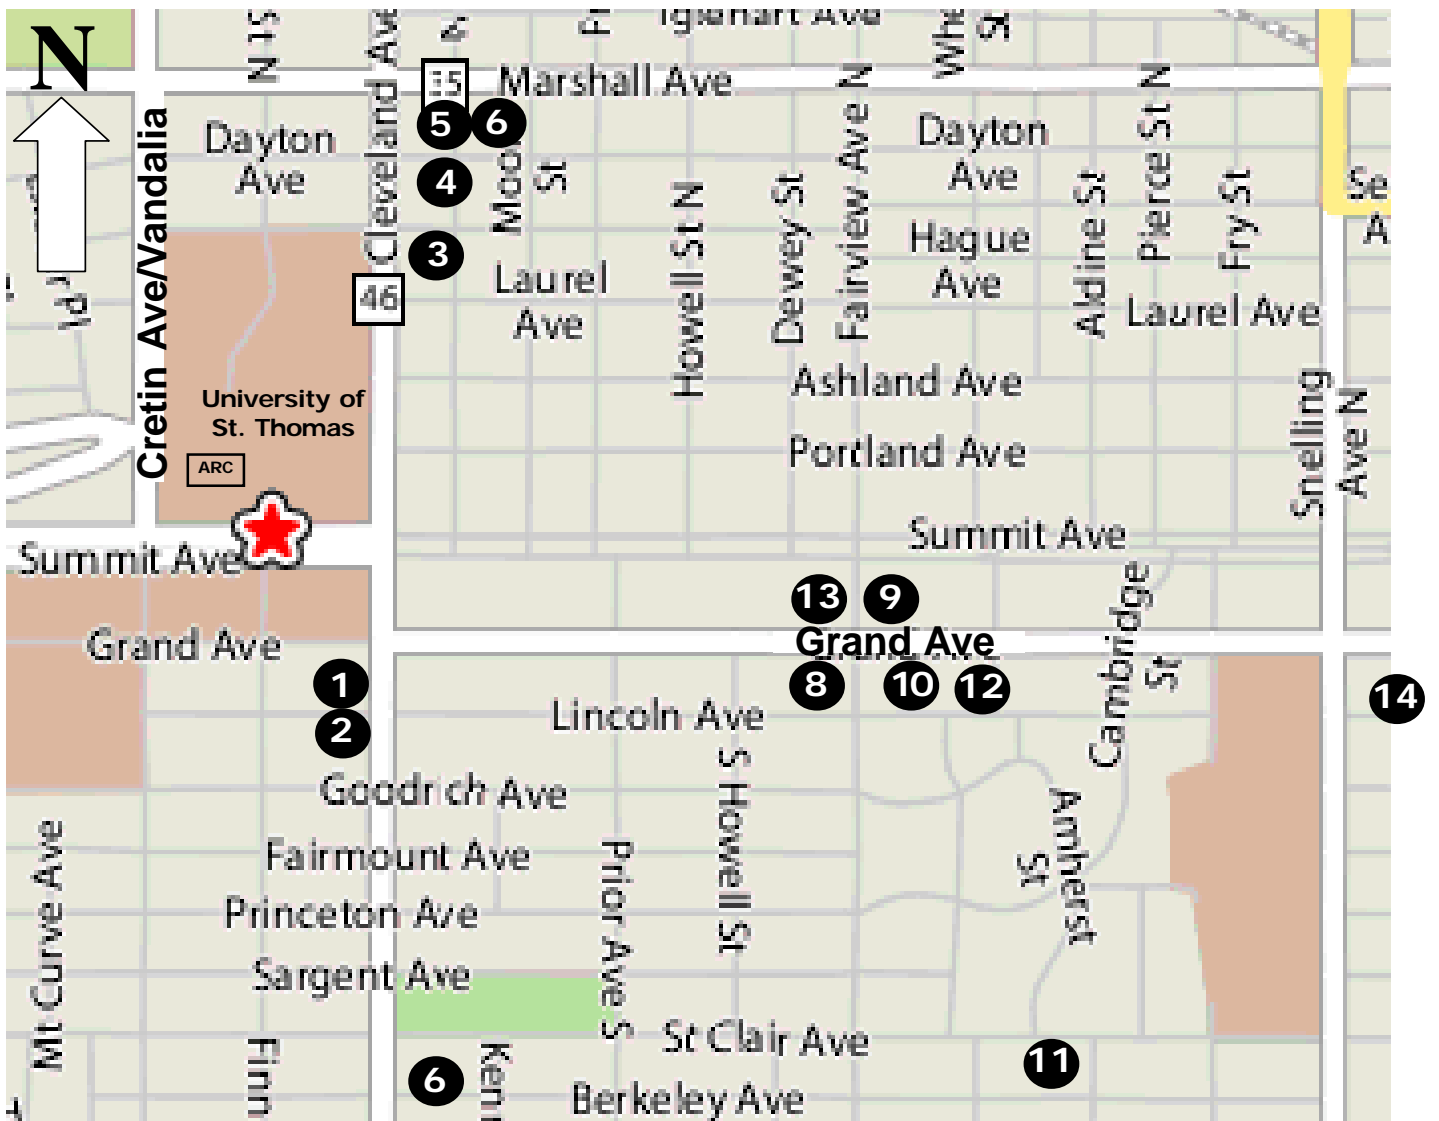

Restaurants Within One Mile of the University of St. Thomas

1 Davanni's Pizza & Hot Hoagies
(651) 690-4848
41 Cleveland Ave S

5 Kim's Chow Mein
(651) 646-4964
2048 Marshall Ave

9 Whole Foods Market
(651) 690-0197
30 Fairview Ave S

2 Coffee Bene
(651) 698-2266
53 Cleveland Ave S

6 Izzy's Ice Cream Cafe
(651) 603-1458
2034 Marshall Ave

10 Grandview Grill
(651) 698-2346
1818 Grand Ave

3 128 Cafe
(651) 645-4128
128 Cleveland Ave N

7 Snuffy's Malt Shop
(651) 690-1846
244 Cleveland Ave S

11 Groveland Tap
(651) 699-5058
1834 St. Clair Ave

4 Trotter's Cafe and Bakery
(651) 645-8950
232 Cleveland Ave N

8 Subway
(651) 690-3380
1820 Grand Ave

12 Huong Sen Restaurant
(651) 690-2728
1702 Grand Ave

Other Businesses

13 Wells Fargo Bank
(651) 205-5480
1827 Grand Ave

14 Kinko's
(651) 699-9671
58 Snelling Ave S
(corner of Grand & Snelling)

Menards
(651) 645-1295
2005 University Ave W
Cretin north to University, turn right